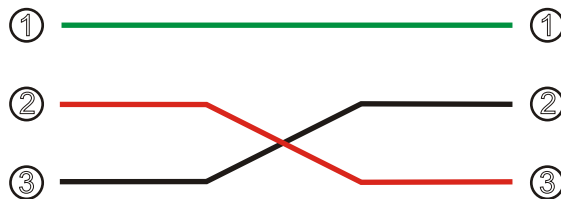

GXX-195

Phase Reverser, XLR3F to XLR3M

This high-quality audio adaptor reverses Pin 2 and Pin 3 polarity.

No ground to chassis.

GXX-195

Hosa Technology

HOSA TECHNOLOGY, 6650 CABALLERO BLVD, BUENA PARK, CA 90620 PHONE: 714.736.9270 FAX: 714.522.4540