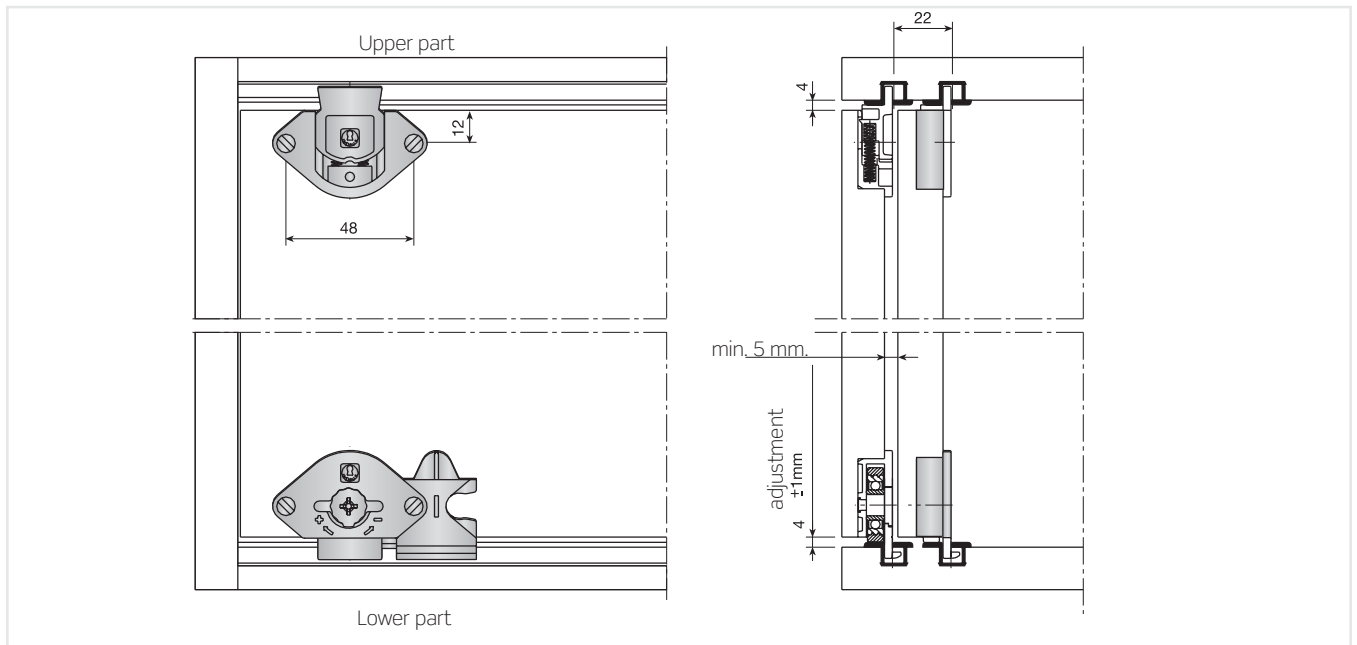

■ Technical data

Light and easy to fit. Lower roller with vertical adjustment. For doors up to 50 Kg.

Assembly

Drilling plan