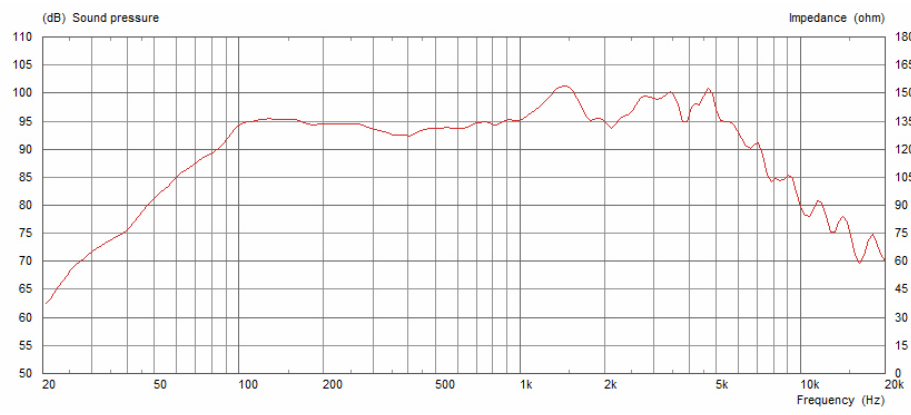

## Eight 15

The Eight 15 is ideal for upgrading your bedroom blaster with authentic British tone. Well-balanced mids and highs complement a surprisingly meaty bottom end - it's just about the biggest sounding 8 inch loudspeaker we've ever heard! The Eight 15 speaker is also available in 4 making it ready willing and able to blast new life into junior combos like the Fender® Champ™ bringing extra depth girth and punch to your tone. Supersize the performance of your amp with the sonic might of the Eight 15 the fattest sounding 8-inch speaker around.

### General Specifications

Nominal Diameter	8in/203mm
Power Rating	20W
Nominal Impedance	4 , 8 or 16
Sensitivity	95dB
Frequency Range	100-5000Hz
Resonance frequency Fs	120Hz
DC resistance, Re	2.63 , 6.55 or 12.88
Voice coil diameter (mm)	25mm
Voice coil diameter (in)	1in
Chassis Type	Pressed steel
Magnet Type	Ceramic
Magnet Weight	13oz/0.37kg
Voice coil material	Round copper

### Mounting Information

Diameter	8.1in/205mm
Magnet structure diameter	3.3in/85mm
Mounting slot dimensions	0.19x0.31in/5x8mm
Mounting slot PCD	7.7in/195mm
Number of mounting slots	4
Overall Depth	3.3in/82.6mm
Cut-out diameter	7.2", 183mm
Unit Weight	2.2lb/1kg