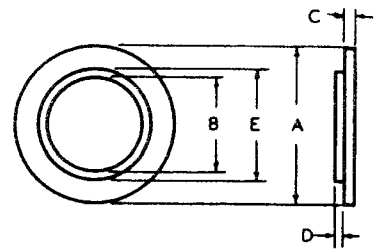

### CLAMPS

P-2380	Steel "U" Clamp	12	.335"	7/32"	.188"
P-2381	Steel "U" Clamp	12	.313"	7/32"	.188"

 DIMENSIONS ARE FOR REFERENCE ONLY  $\frac{\text{Inch}}{\text{(mm)}}$ 

NOTE: Contact your Switchcraft Representative for price and delivery.

## MOUNTING HARDWARE

Figure 1

Figure 2

Figure 3

Figure 4

Figure 5

Figure 6

Figure 7

Figure 8

Figure 9

Figure 11

Figure 12

DIMENSIONS ARE FOR REFERENCE ONLY  $\frac{\text{Inch}}{\text{(mm)}}$

NOTE: Contact your Switchcraft Representative for price and delivery.

All products shown in this catalog are covered by Switchcraft's limited lifetime warranty