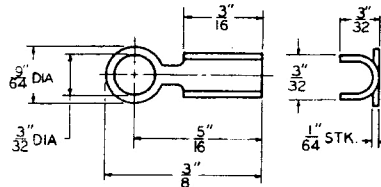

### CLAMPS

P-2380	Steel "U" Clamp	12	.335"	7/32"	.188"
P-2381	Steel "U" Clamp	12	.313"	7/32"	.188"

 DIMENSIONS ARE FOR REFERENCE ONLY  $\frac{\text{Inch}}{\text{(mm)}}$ 

NOTE: Contact your Switchcraft Representative for price and delivery.

## MOUNTING HARDWARE

Figure 1

Figure 2

Figure 3

Figure 4

Figure 5

Figure 6

Figure 7

Figure 8

Figure 9

Figure 11

Figure 12

DIMENSIONS ARE FOR REFERENCE ONLY  $\frac{\text{Inch}}{\text{(mm)}}$

NOTE: Contact your Switchcraft Representative for price and delivery.

All products shown in this catalog are covered by Switchcraft's limited lifetime warranty