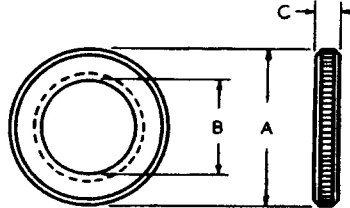

### CLAMPS

P-2380	Steel "U" Clamp	12	.335"	7/32"	.188"
P-2381	Steel "U" Clamp	12	.313"	7/32"	.188"

 DIMENSIONS ARE FOR REFERENCE ONLY  $\frac{\text{Inch}}{\text{(mm)}}$ 

NOTE: Contact your Switchcraft Representative for price and delivery.

## MOUNTING HARDWARE

Figure 1

Figure 2

Figure 3

Figure 4

Figure 5

Figure 6

Figure 7

Figure 8

Figure 9

Figure 11

Figure 12

DIMENSIONS ARE FOR REFERENCE ONLY  $\frac{\text{Inch}}{\text{(mm)}}$

NOTE: Contact your Switchcraft Representative for price and delivery.

All products shown in this catalog are covered by Switchcraft's limited lifetime warranty