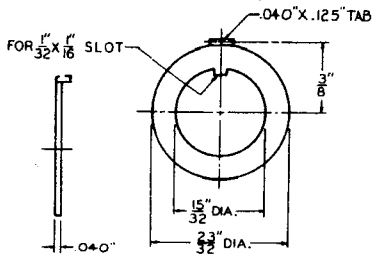

### CLAMPS

P-2380	Steel "U" Clamp	12	.335"	7/32"	.188"
P-2381	Steel "U" Clamp	12	.313"	7/32"	.188"

 DIMENSIONS ARE FOR REFERENCE ONLY  $\frac{\text{Inch}}{\text{(mm)}}$ 

NOTE: Contact your Switchcraft Representative for price and delivery.

## MOUNTING HARDWARE

Figure 1

Figure 2

Figure 3

Figure 4

Figure 5

Figure 6

Figure 7

Figure 8

Figure 9

Figure 11

Figure 12

DIMENSIONS ARE FOR REFERENCE ONLY  $\frac{\text{Inch}}{\text{(mm)}}$

NOTE: Contact your Switchcraft Representative for price and delivery.

All products shown in this catalog are covered by Switchcraft's limited lifetime warranty