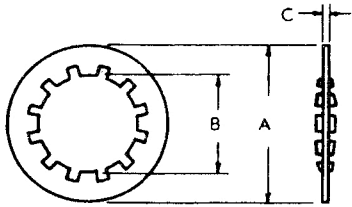

### CLAMPS

P-2380	Steel "U" Clamp	12	.335"	7/32"	.188"
P-2381	Steel "U" Clamp	12	.313"	7/32"	.188"

 DIMENSIONS ARE FOR REFERENCE ONLY  $\frac{\text{Inch}}{\text{(mm)}}$ 

NOTE: Contact your Switchcraft Representative for price and delivery.

## MOUNTING HARDWARE

Figure 1

Figure 2

Figure 3

Figure 4

Figure 5

Figure 6

Figure 7

Figure 8

Figure 9

Figure 11

Figure 12

DIMENSIONS ARE FOR REFERENCE ONLY  $\frac{\text{Inch}}{\text{(mm)}}$

NOTE: Contact your Switchcraft Representative for price and delivery.

All products shown in this catalog are covered by Switchcraft's limited lifetime warranty