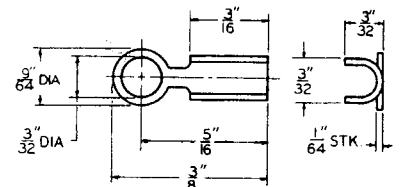

### CLAMPS

P-2380	Steel "U" Clamp	12	.335"	7/32"	.188"
P-2381	Steel "U" Clamp	12	.313"	7/32"	.188"

 DIMENSIONS ARE FOR REFERENCE ONLY  $\frac{\text{Inch}}{\text{(mm)}}$ 

NOTE: Contact your Switchcraft Representative for price and delivery.

## MOUNTING HARDWARE

Figure 1

Figure 2

Figure 3

Figure 4

Figure 5

Figure 6

Figure 7

Figure 8

Figure 9

Figure 11

Figure 12

DIMENSIONS ARE FOR REFERENCE ONLY  $\frac{\text{Inch}}{\text{(mm)}}$

NOTE: Contact your Switchcraft Representative for price and delivery.

All products shown in this catalog are covered by Switchcraft's limited lifetime warranty