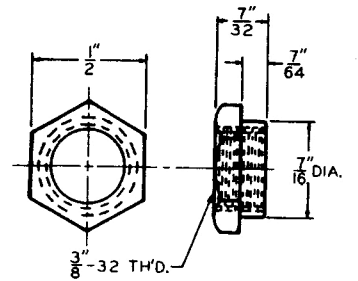

### CLAMPS

P-2380	Steel "U" Clamp	12	.335"	7/32"	.188"
P-2381	Steel "U" Clamp	12	.313"	7/32"	.188"

 DIMENSIONS ARE FOR REFERENCE ONLY  $\frac{\text{Inch}}{\text{(mm)}}$ 

NOTE: Contact your Switchcraft Representative for price and delivery.

## MOUNTING HARDWARE

Figure 1

Figure 2

Figure 3

Figure 4

Figure 5

Figure 6

Figure 7

Figure 8

Figure 9

Figure 11

Figure 12

DIMENSIONS ARE FOR REFERENCE ONLY  $\frac{\text{Inch}}{\text{(mm)}}$

NOTE: Contact your Switchcraft Representative for price and delivery.

All products shown in this catalog are covered by Switchcraft's limited lifetime warranty