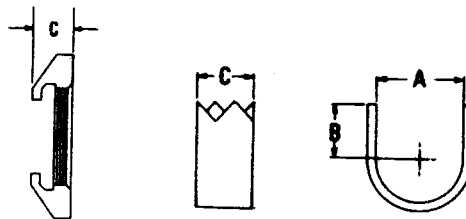

### CLAMPS

P-2380	Steel "U" Clamp	12	.335"	7/32"	.188"
P-2381	Steel "U" Clamp	12	.313"	7/32"	.188"

 DIMENSIONS ARE FOR REFERENCE ONLY  $\frac{\text{Inch}}{\text{(mm)}}$ 

NOTE: Contact your Switchcraft Representative for price and delivery.

## MOUNTING HARDWARE

Figure 1

Figure 2

Figure 3

Figure 4

Figure 5

Figure 6

Figure 7

Figure 8

Figure 9

Figure 11

Figure 12

DIMENSIONS ARE FOR REFERENCE ONLY  $\frac{\text{Inch}}{\text{(mm)}}$

NOTE: Contact your Switchcraft Representative for price and delivery.

All products shown in this catalog are covered by Switchcraft's limited lifetime warranty