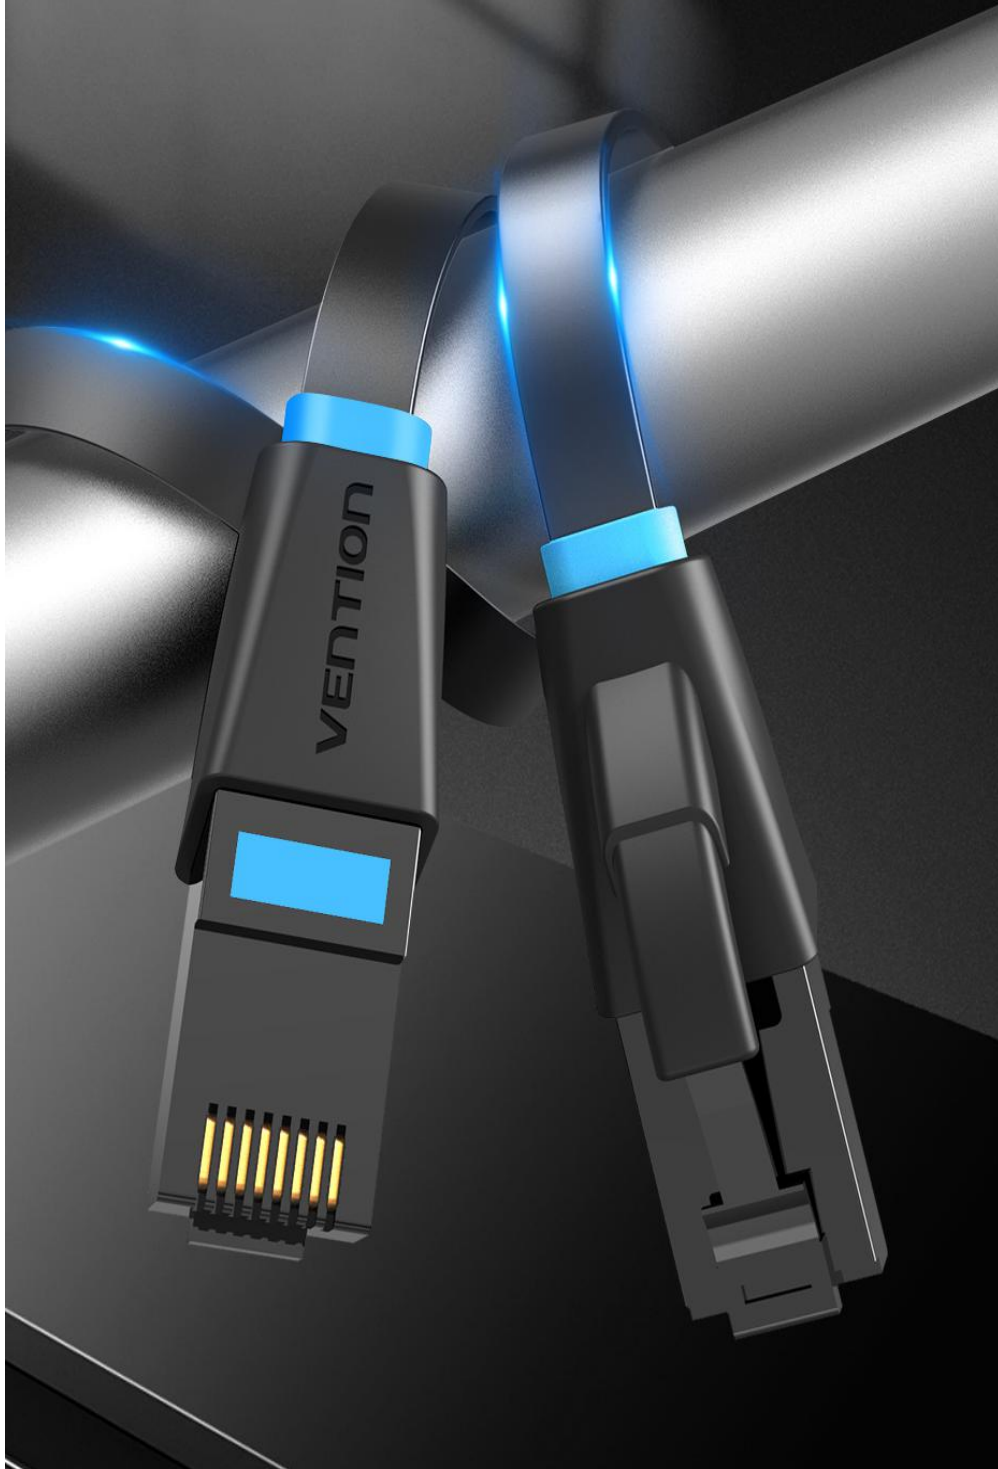

VENTION®
For your audio visual enjoyment

Flat Cat.6 UTP Patch Cable

Cat 6
1000Mbps
Ethernet Cable

32AWG Ultra flat

Gigabit Transmission

1000Mbps transfer rate,work more efficiently

Movie Mode

01

Watch TV shows online
with smooth connection

Game Mode

02

Safer and stable network, never miss one critical moment in game

Flexible Cable

PVC jacket, wear-resistant, anti-stretch,
anti-fracture, flat wire design is not easy to get knotted

Easy Wiring

1.6mm flexible cable easy to
into high-density spaces

1.6mm

Note: All data are from Vention Lab.
Sizes above are manually measured. There might be slight tolerance

Original Design

Beautiful and practical

Press Design

Solid connect

Phosphor Bronze **Gold-plated Contacts**

Strongly enhance transmission speed

Bold Copper Conductor Twisted Pairs

32AWG oxygen-free copper, 4 pairs of twisted pair structure, faster transfer rate