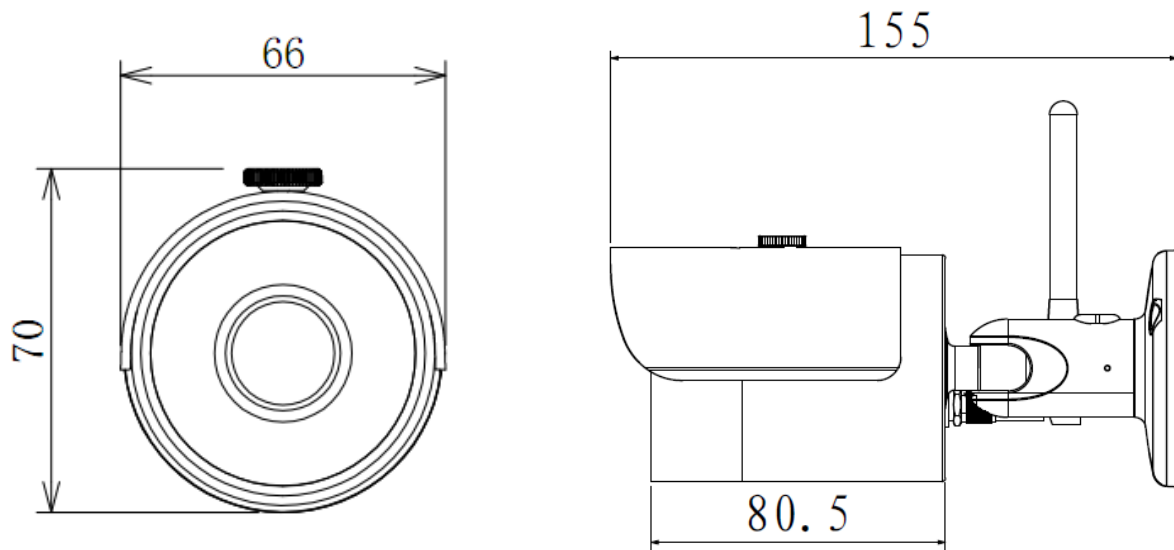

DH-IPC-HFW1200S-W

Dimensions (mm)

Accessory (optional)

PFA130	PFA122	PFA152	PFA151

Dahua Technology Co., Ltd.

1199 BinAn Road, Binjiang District, Hangzhou, China

Tel: +86-571-87688883

Fax: +86-571-87688815

Email: overseas@dahuatech.com

www.dahuasecurity.com

*Design and specifications are subject to change without notice.

© 2015 Dahua Technology Co., Ltd.