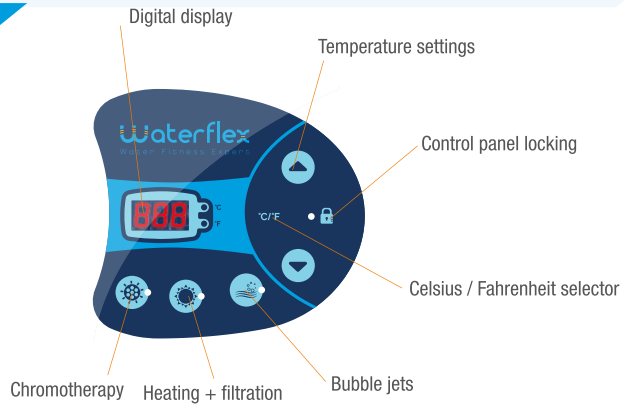

OPTIMIZED VOLUME

EASY INSTALLATION

CONTROL PANEL

ADVANTAGES

COMPACT DIMENSIONS 184 X 184 X 128 CM

IDEAL WATER DEPTH 120 CM

STEEL STRUCTURE + FOAM PANELS

REINFORCED PVC LINER

ULTRA-RIGID STRUCTURE

- Secure locking
- Inflatable isothermal cover
- Water depth 1.20 m
- Insulating foam panels
- Tiled flooring
- PVC interior liner with reinforced seams
- Process-coloured PVC external liner with reinforced seams
- Tubular steel structure
- Motor block

SPACE-SAVING

MOTOR UNIT

FEATURES

Reference	WX-FITSP00L2
Materials	reinforced pvc liner + steel structure + polystyrene panels
Exterior pool dimensions	L 184 x I W84 x H 128 cm
Interior pool dimensions	L 154 x W 154 x H 128 cm
Water volume	3,630 L
Depth of water	120 cm
Net weight (empty)	70 kg
Power supply	230 V - 50 Hz
Heating	1500 W
Filter pump	60 W
Warranty	2 years apart from parts subject to wear and tear