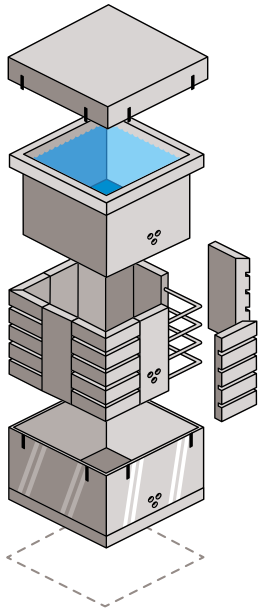

OPTIMIZED VOLUME

EASY INSTALLATION

CONTROL PANEL

ADVANTAGES

COMPACT DIMENSIONS 184 X 184 X 128 CM

IDEAL WATER DEPTH 120 CM

STEEL STRUCTURE + FOAM PANELS

REINFORCED PVC LINER

ULTRA-RIGID STRUCTURE

- Secure locking
- Inflatable isothermal cover
- Water depth 1.20 m
- Insulating foam panels
- Tiled flooring
- PVC interior liner with reinforced seams
- Process-coloured PVC external liner with reinforced seams
- Tubular steel structure
- Motor block

SPACE-SAVING

MOTOR UNIT

FEATURES

Reference	WX-FITSP00L2
Materials	reinforced pvc liner + steel structure + polystyrene panels
Exterior pool dimensions	L 184 x I W84 x H 128 cm
Interior pool dimensions	L 154 x W 154 x H 128 cm
Water volume	3,630 L
Depth of water	120 cm
Net weight (empty)	70 kg
Power supply	230 V - 50 Hz
Heating	1500 W
Filter pump	60 W
Warranty	2 years apart from parts subject to wear and tear