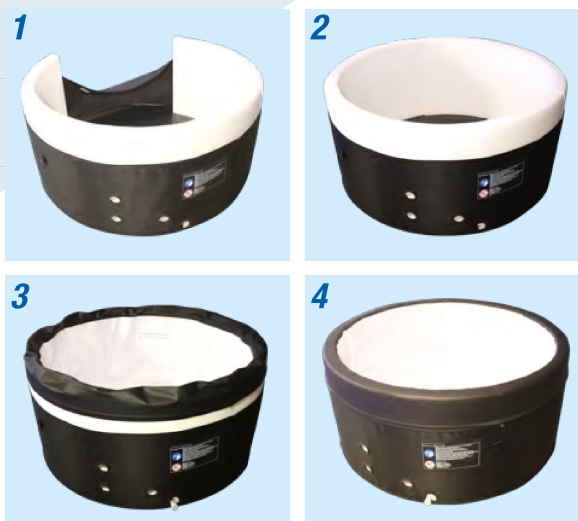

TECHNICAL CARATERISTICS

Reference	SP-VIP140
Capacity	4 persons
Dimensions	Ø 156 x H 70 cm
Inside dimensions	Ø 140 x H 70 cm
Water volume	800 litres
Net weight (empty)	31 kg
Air nozzles	110
Temperature gain	1.5 - 3°C/hour
Power supply	240 V ~ 50 Hz
Heating	1500 W
Liner	0.6 mm beaded PVC interior 0.8 mm braided PVC exterior
Protection	10 mA differential power socket
Filter pump	40 W
Filtration	Filtration block + 1 anti-bacterial cartridge included
Warranty	Structure and electronics 2 years Poolstar After-Sales Service

EASY ASSEMBLY