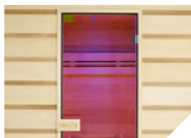

6 mm glass door to ensure insulation, comfort and safety.