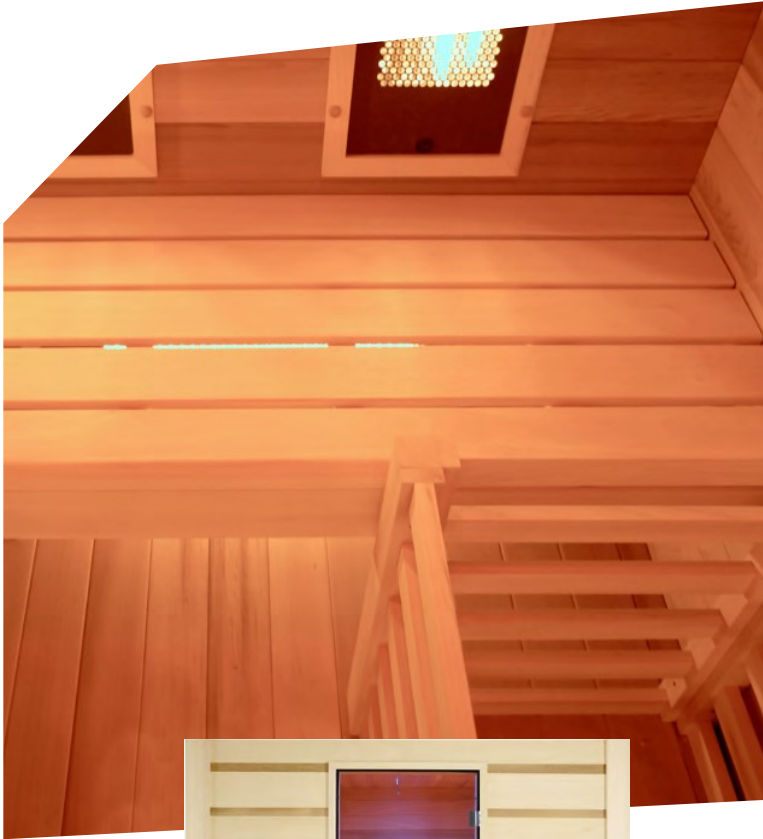

Holl's

HYBRID COMBI

HL-HC04PK

4 persons

Dimensions 180 x 140 x 190 cm

8 infrared emitters

LED chromotherapy

Digital-display control panel

MP3 / FM / Bluetooth audio

Exterior in Canadian red cedar and abachi

Abachi bench and headrests

2800 W infrared power

Sauna kit included

4.5 kW stove included