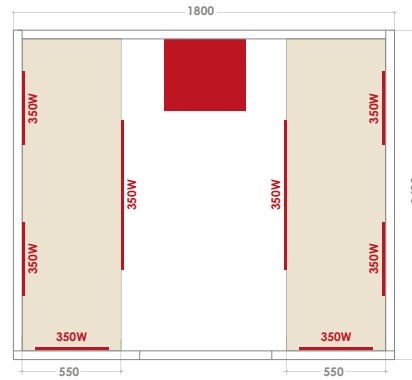

Holl's

HYBRID COMBI

HL-HC04PK

4 persons

Dimensions 180 x 140 x 190 cm

8 infrared emitters

LED chromotherapy

Digital-display control panel

MP3 / FM / Bluetooth audio

Exterior in Canadian red cedar and abachi

Abachi bench and headrests

2800 W infrared power

Sauna kit included

4.5 kW stove included