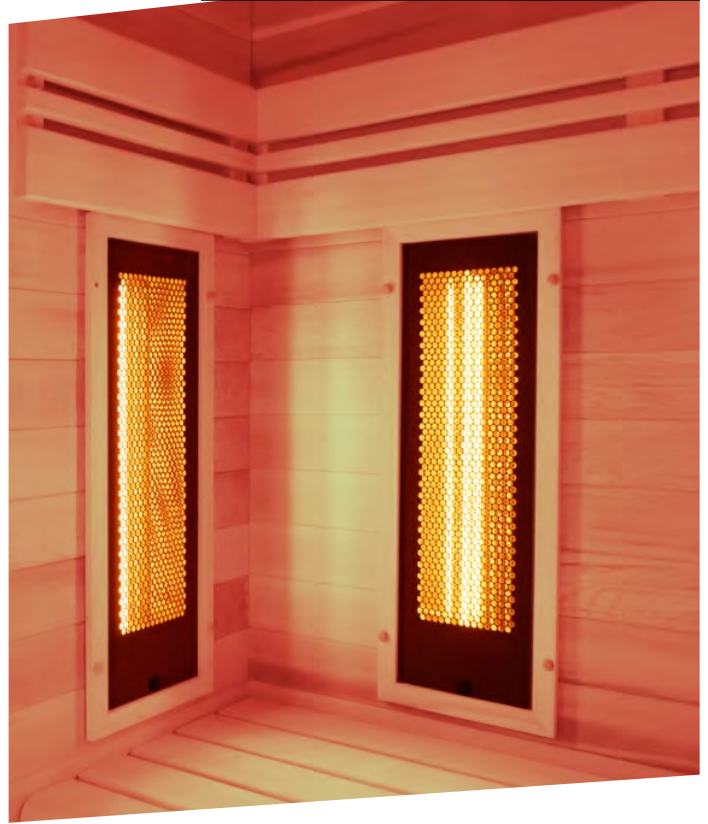

Holl's

HYBRID COMBI

HL-HC04PK

4 persons

Dimensions 180 x 140 x 190 cm

8 infrared emitters

LED chromotherapy

Digital-display control panel

MP3 / FM / Bluetooth audio

Exterior in Canadian red cedar and abachi

Abachi bench and headrests

2800 W infrared power

Sauna kit included

4.5 kW stove included